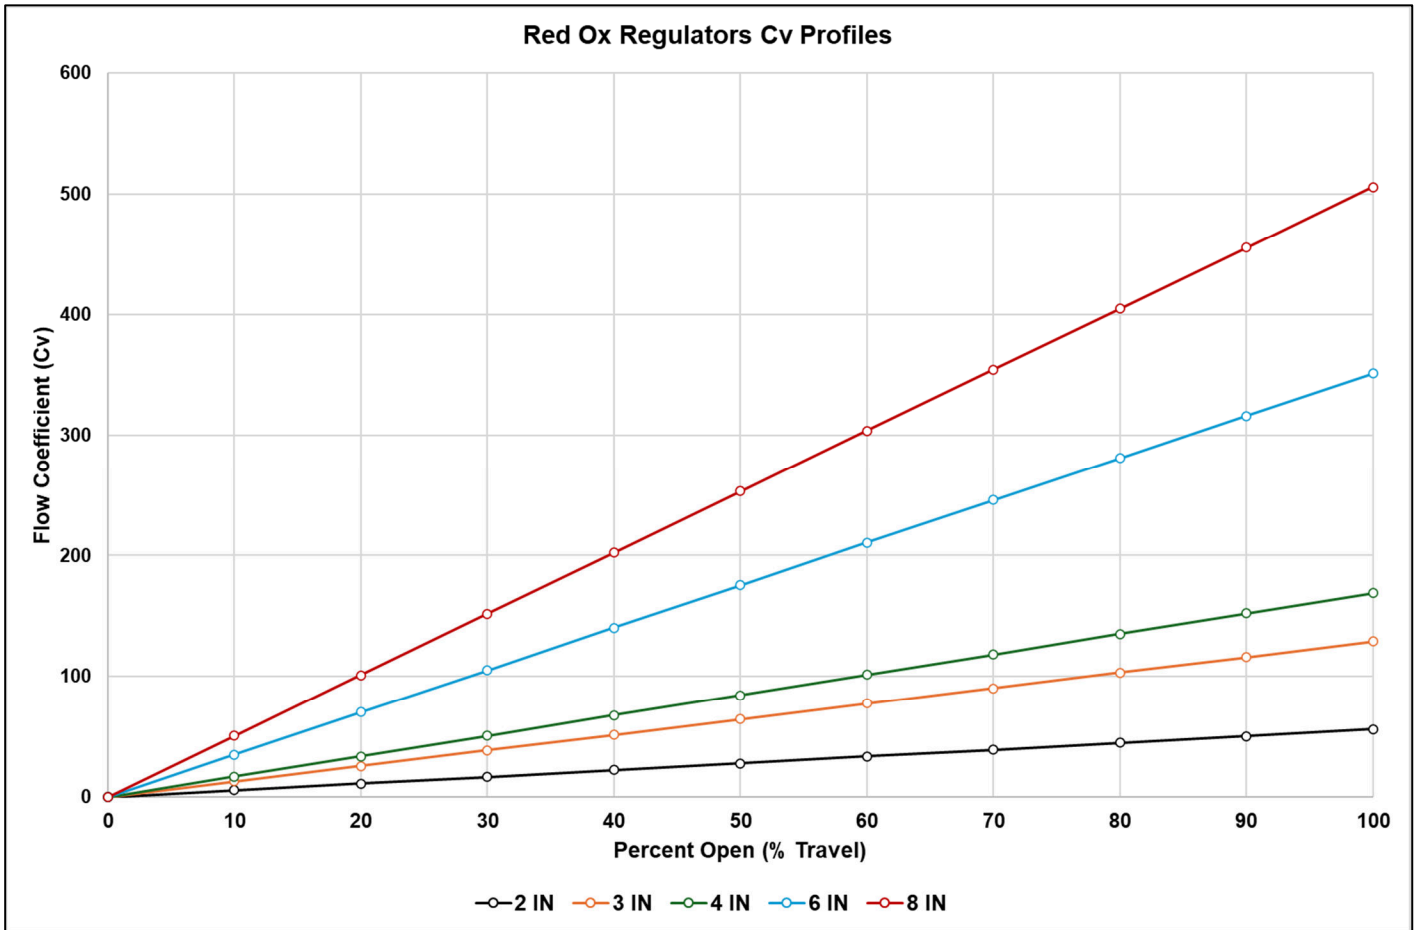

Figure 1.0 – Red Ox Regulators Cv Profiles

Figure 1.0 – Red Ox Regulators Cv Matrix

% Open	2 IN	3 IN	4 IN	6 IN	8 IN	FACTOR
0	0	0	0	0	0	0
10	6	13	17	35	51	0.1
20	11	26	34	70	101	0.2
30	17	39	51	105	152	0.3
40	22	52	68	140	202	0.4
50	28	65	85	176	253	0.5
60	34	77	101	211	304	0.6
70	39	90	118	246	354	0.7
80	45	103	135	281	405	0.8
90	50	116	152	316	455	0.9
100	56	129	169	351	506	1

Note: Minimum Control Cv 2001:1 vs. 100% Full Open Cv. Minimum control Cv controlled by the pilot.